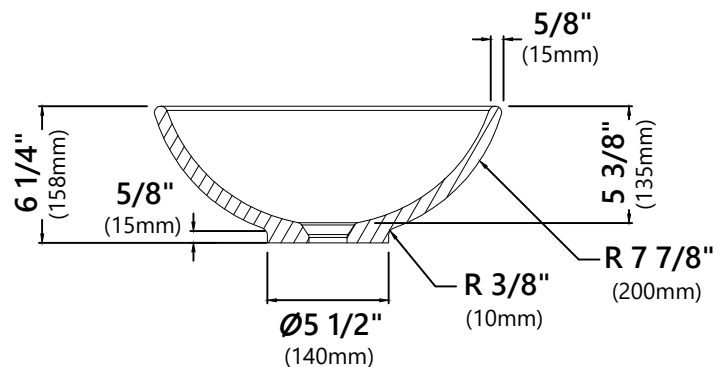

KCV-141

White Round Ceramic Bathroom Sink

Sink Dimensions

Overall Dimensions: $\varnothing 16"$ x $6 \frac{1}{4}"$

Bowl Dimensions: $\varnothing 14 \frac{3}{4}"$

Sink Depth: $5 \frac{3}{8}"$

Features

- Vitreous China
- Round Vessel Sink
- $1 \frac{3}{4}"$ Drain Hole Size
- Without Overflow

Available Colors

- Gloss White

Optional Accessories

- Pop-Up Drain PU-10
- Grid Drain PU-12

CODES/STANDARDS:

Product Certification

cUPC
ADA

Warranty

Kraus Limited Lifetime Warranty

see website for details www.kraususa.com