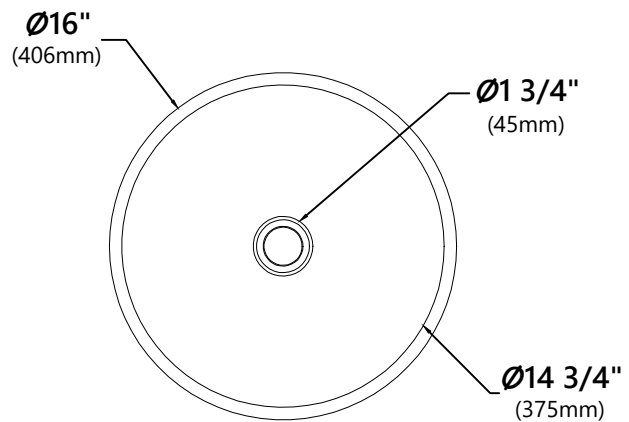

KCV-141

White Round Ceramic Bathroom Sink

Sink Dimensions

Overall Dimensions: $\varnothing 16"$ x $6 \frac{1}{4}"$

Bowl Dimensions: $\varnothing 14 \frac{3}{4}"$

Sink Depth: $5 \frac{3}{8}"$

Features

- Vitreous China
- Round Vessel Sink
- $1 \frac{3}{4}"$ Drain Hole Size
- Without Overflow

Available Colors

- Gloss White

Optional Accessories

- Pop-Up Drain PU-10
- Grid Drain PU-12

CODES/STANDARDS:

Product Certification

cUPC
ADA

Warranty

Kraus Limited Lifetime Warranty

see website for details www.kraususa.com